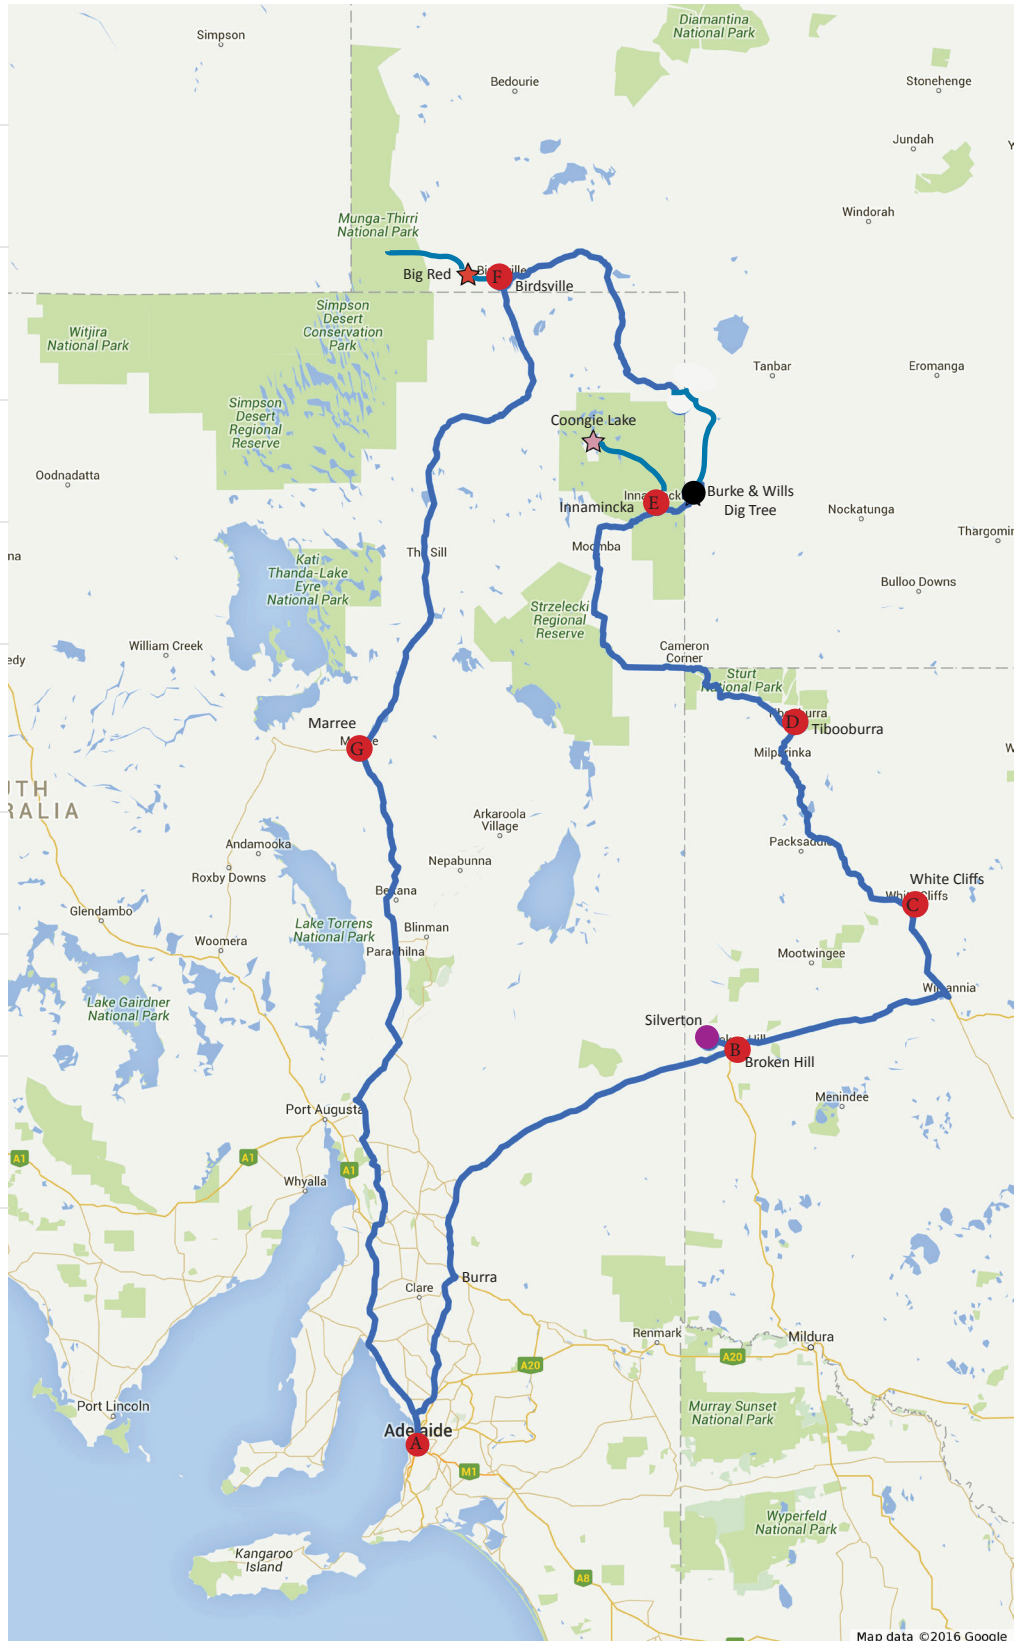

Day 3 Travel

- B Broken Hill, NSW
- C White Cliffs
- D Tibooburra, NSW

Day 4 Travel

- D Tibooburra, NSW
- E Innamincka, SA

Day 6 Travel

- E Innamincka, South Australia
- Burke and Wills Dig Tree

Day 6 Travel

- F Birdsville, Queensland

Day 8 Travel

- F Birdsville, QLD
- G Marree, SA

Day 9 Travel

- G Marree, South Australia
- A Adelaide, SA

Places of Interest

- ★ Coongie Lake
- Burke and Wills Dig Tree
- ★ Big Red

Map data ©2016 Google